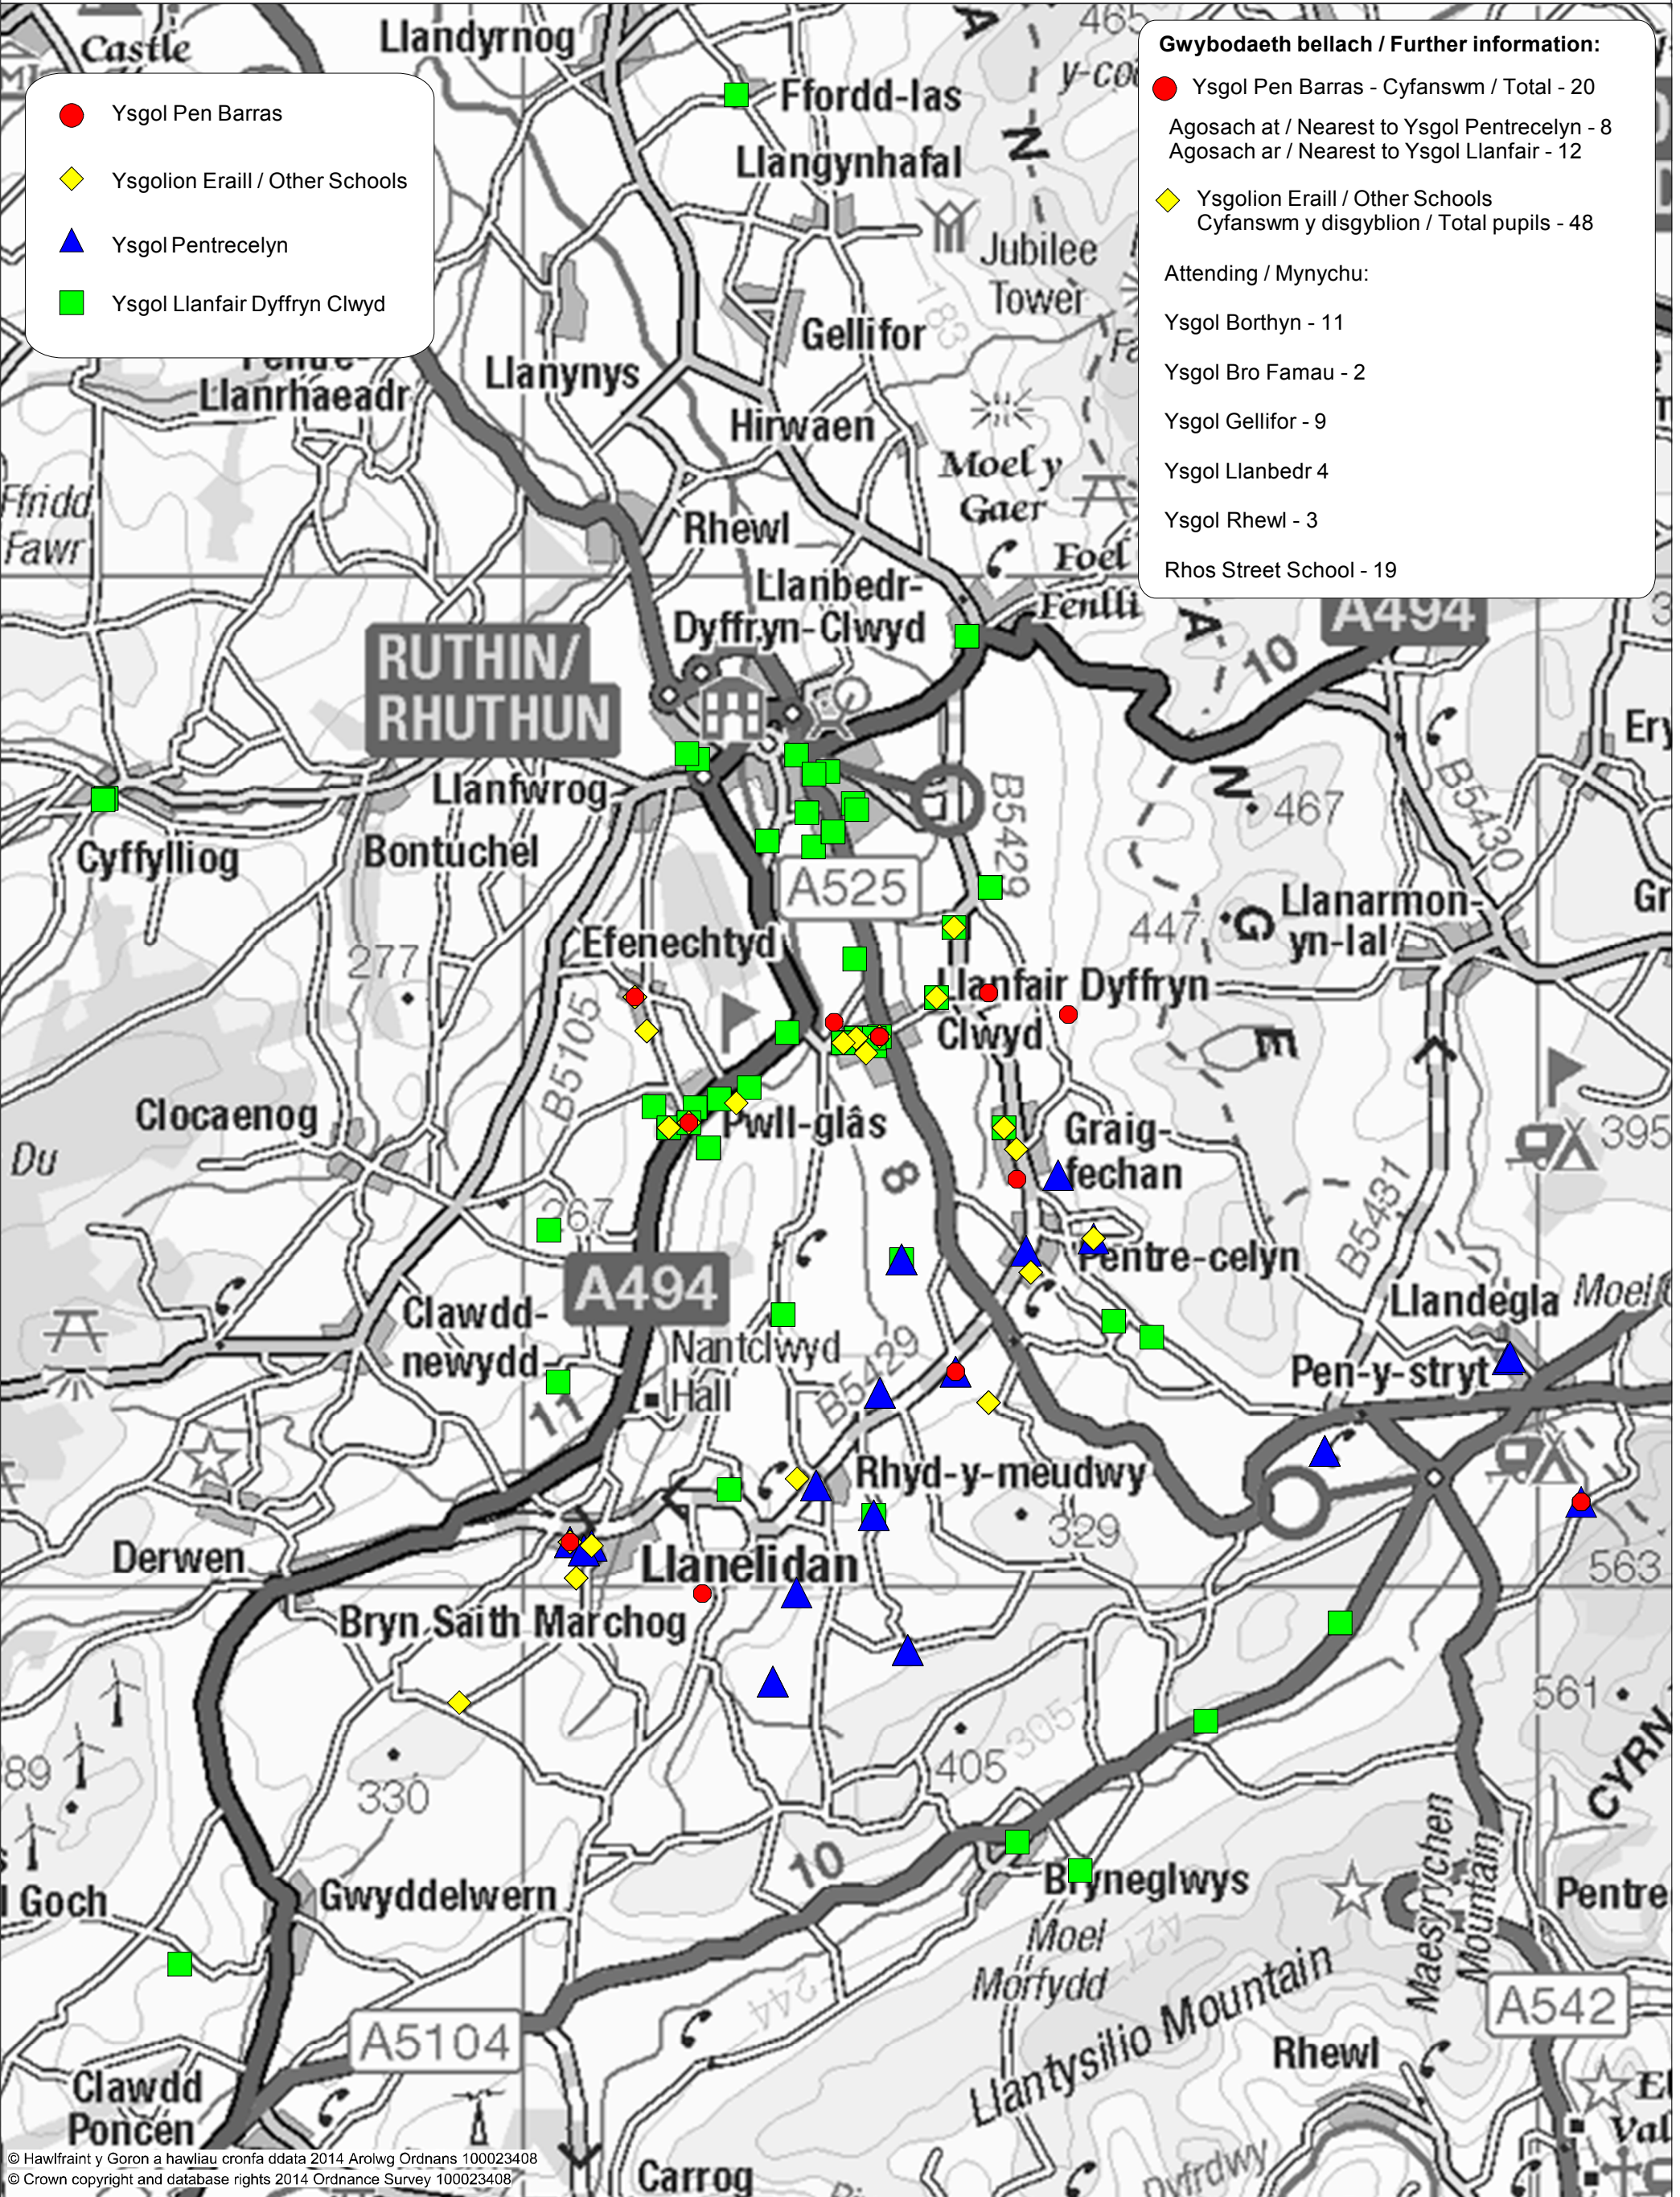

Dalgylch Llanfair Pentrecelyn Catchment

Graddfa/Scale: 1: 60000
Dyddiad/Date: 09/03/2015

Data - Chwefror 2015 / February 2015

- Ysgol Pen Barras
- Ysgolion Eraill / Other Schools
- ▲ Ysgol Pentrecelyn
- Ysgol Llanfair Dyffryn Clwyd

1. **Gwybodaeth bellach / Further information:**
2. Ysgol Pen Barras - Cyfanswm / Total - 20
     Agosach at / Nearest to Ysgol Pentrecelyn - 8
     Agosach ar / Nearest to Ysgol Llanfair - 12
   - Ysgolion Eraill / Other Schools
     Cyfanswm y disgyblion / Total pupils - 48
   - Attending / Mynychu:
   - Ysgol Borthyn - 11
   - Ysgol Bro Famau - 2
   - Ysgol Gellifor - 9
   - Ysgol Llanbedr 4
   - Ysgol Rhewl - 3
   - Rhos Street School - 19

© Hawffraint y Goron a hawliau cronfa ddata 2014 Arolwg Ordnans 100023408
© Crown copyright and database rights 2014 Ordnance Survey 100023408